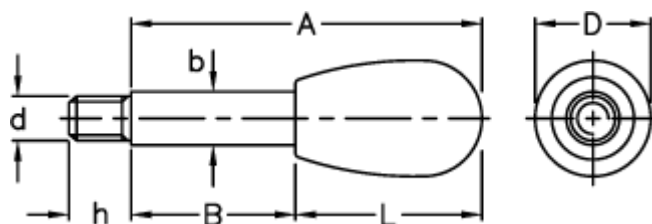

# Data Sheet

Article number: 2304005033

Description: E+G Lever arm  
BL.668/14x175

## Measures

---

A = 175

b = 14

B = 120

D = 33

d 6g = M12

h = 15